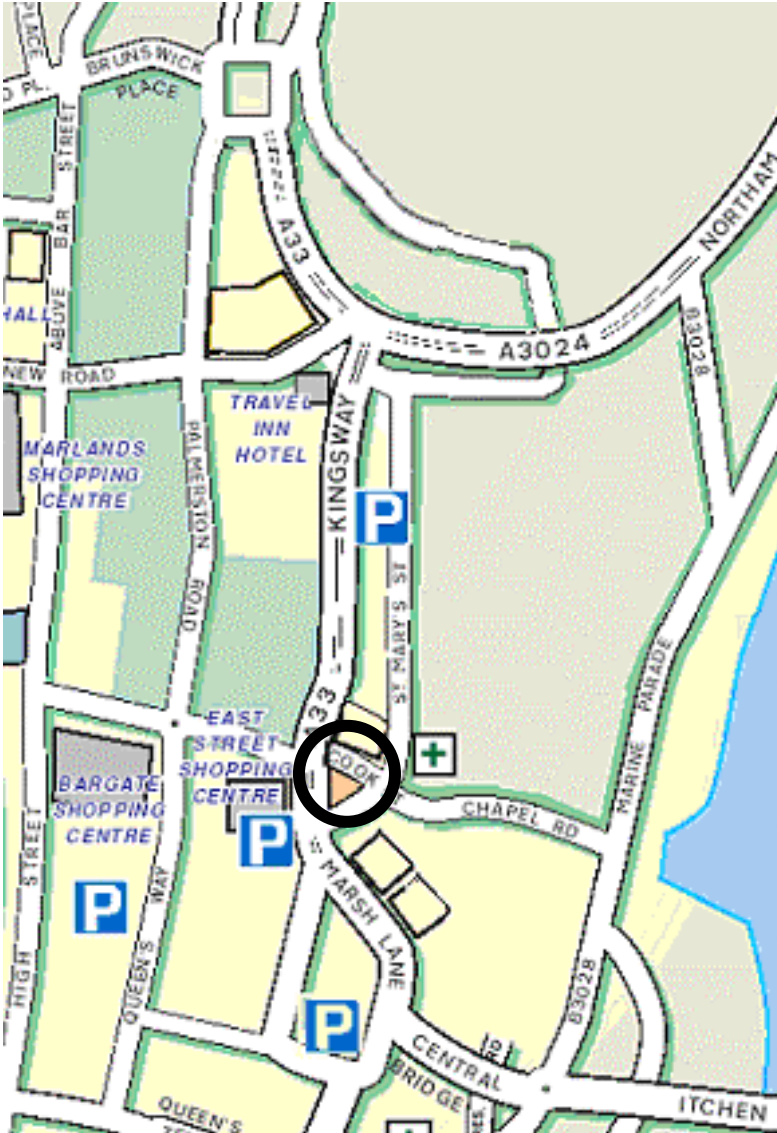

# Directions to Central Hall - Community Church from the M3

Leave the M3 at junction 14 (signposted Southampton A33).

At Chilworth Roundabout take the 2nd exit onto Bassett Avenue - A33 (signposted City Centre).

At next roundabout take the 1st exit onto Bassett Avenue - A33 (signposted City Centre, Docks).

At traffic signals continue straight on onto The Avenue - A33 (signposted City Centre, Docks).

At Charlotte Place roundabout (with Jury Inn Hotel in the middle) take the 2nd exit onto St Andrews Road - A33 (signposted Docks, Ring Road)

Keep in right hand lane then at traffic signals turn right onto Kingsway - A33 (signposted Docks, Ring Road).

Turn left onto St Mary Street. Central Hall is on the corner. Postcode of Central Hall is SO14 1NF.